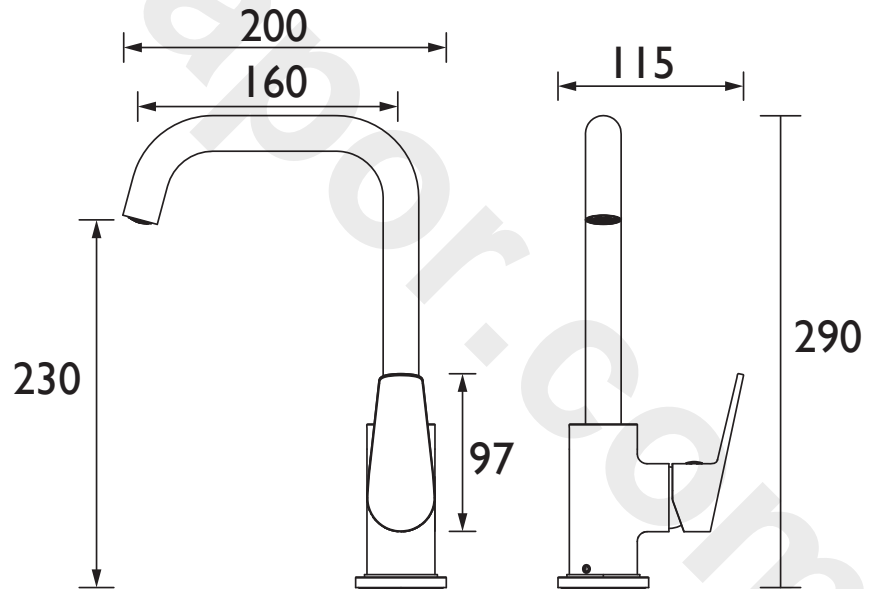

BLB EFSNK C

BLUEBERRY Tap Range Blueberry Easyfit Monobloc Sink Mixer Chrome

Specification

Product Type:	Kitchen Taps
Main Construction Material:	Brass
Mount Type:	Deck Mounted
Handle Type:	Lever Handle
Connection Inlet:	1/2" BSP Flexible Tails
Connection Outlet:	M18.5 Coin-slot Aerator
Number of Tap Holes:	1
Valve/Cartridge Type:	35mm Cartridge
Plumbing System Requirements:	Suitable for all plumbing systems
Minimum Dynamic Pressure (bar):	0.3 bar
Maximum Dynamic Pressure (bar):	5.0 bar
Maximum Hot Water Temperature °C:	60°C
Maximum Static Pressure (bar):	10 bar
Flow Type:	Single Flow
Isolation Included:	Yes

Features:

- Long life ceramic cartridge for added durability and ease of use
- Metal fixing nut for added durability
- Easyfit base included
- Flexible tails included

Product Certifications:

WRAS Cert. Number: 1910904
WRAS Expiry Date: 31/10/2024

For more products, visit our website:
<http://www.bristan.com>

Dimensions (measurements in mm)

Flow Rates (l/min)

System Pressure (bar)	0.3	0.5	1	2	3	5
BLB EFSNK C (mixed)	8.1	10.5	14.8	20.9	25.6	33

TECHNICAL DATA SHEET